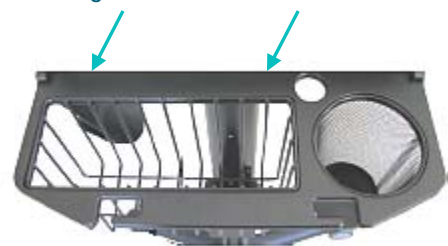

OPTIONAL Integrated Storage wire management baskets

Integrated Cord Wrap